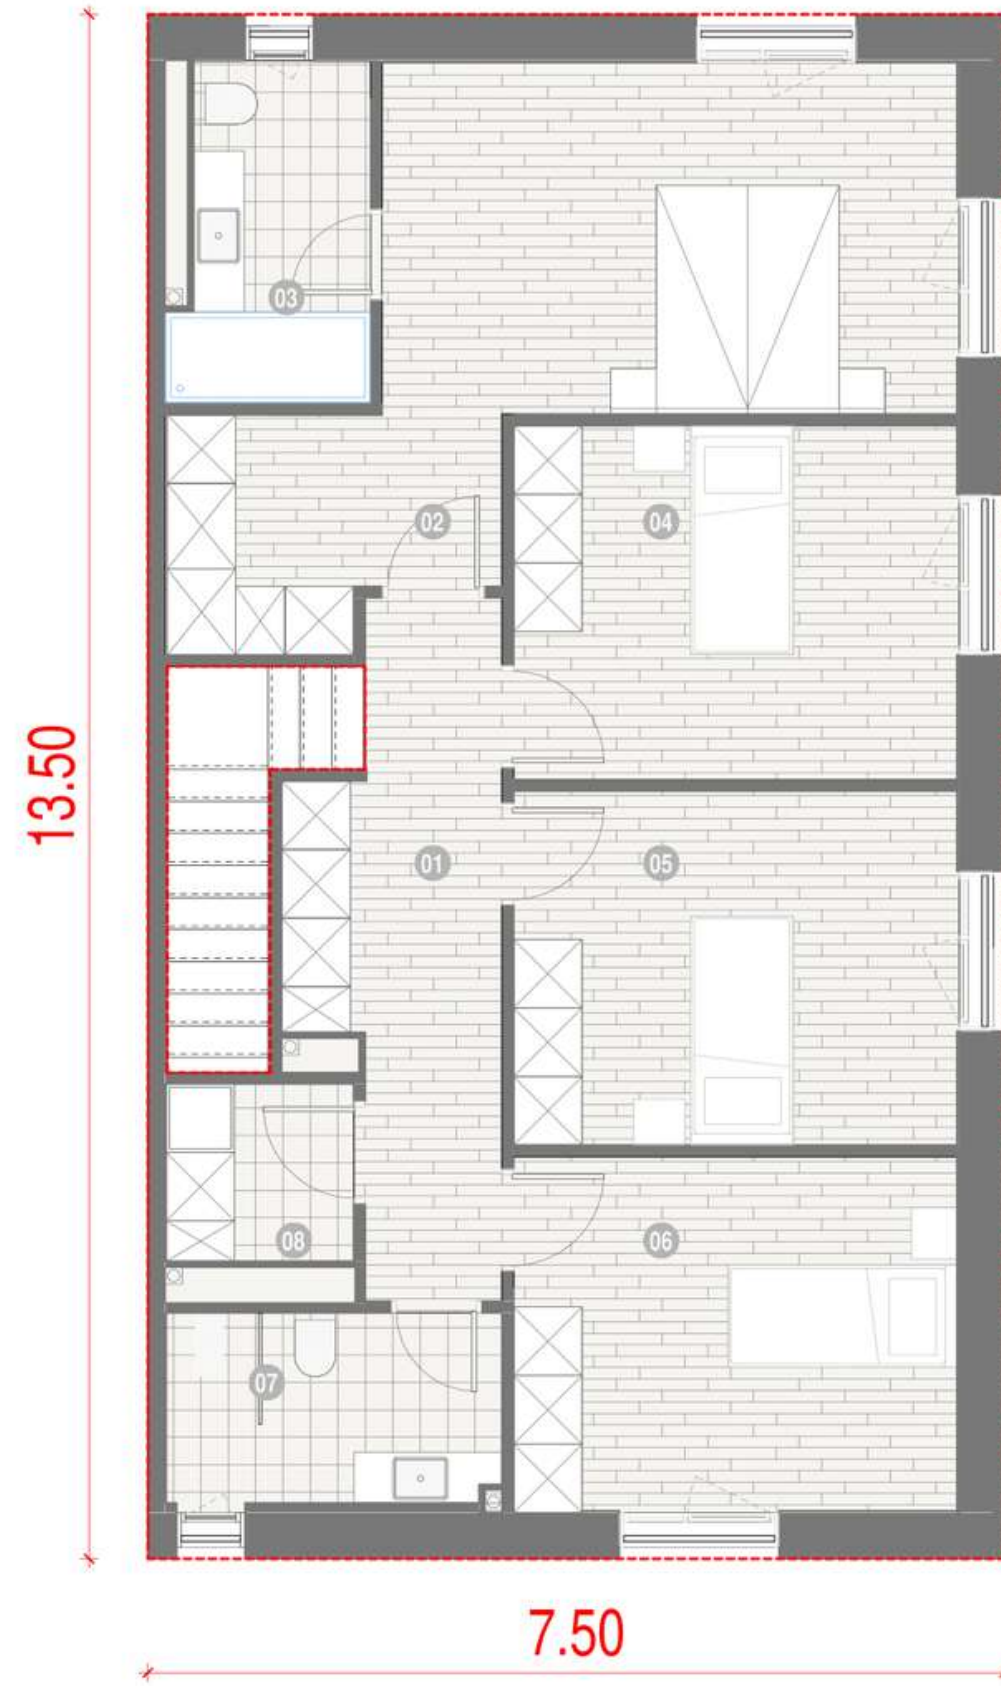

ETAJ

Type D

PARTER		
	STORAGE	3.1 m²
01	INTARE/HOL	4.71 m²
02	KITCHEN	8.61 m²
03	LIVING/DINING	47.28 m²
04	WC	2.85 m²
	66.55 m²	
ETAJ		
	DRESSING	3.72 m²
01	HALL	8.99 m²
02	DORMITOR M	17.13 m²
03	BAIE M	4.83 m²
04	DORMITOR	12.01 m²
05	DORMITOR	12.01 m²
06	DORMITOR	12.01 m²
07	BATHROOM	4.86 m²
08	LAUNDRY	2.54 m²
	78.1 m²	
	Net total area (w/o terraces or balconies)	144.64 m²

PARTER	87.44 m²
ETAJ	97.31 m²
Built areas (w/o terraces or balconies)	184.75 m²